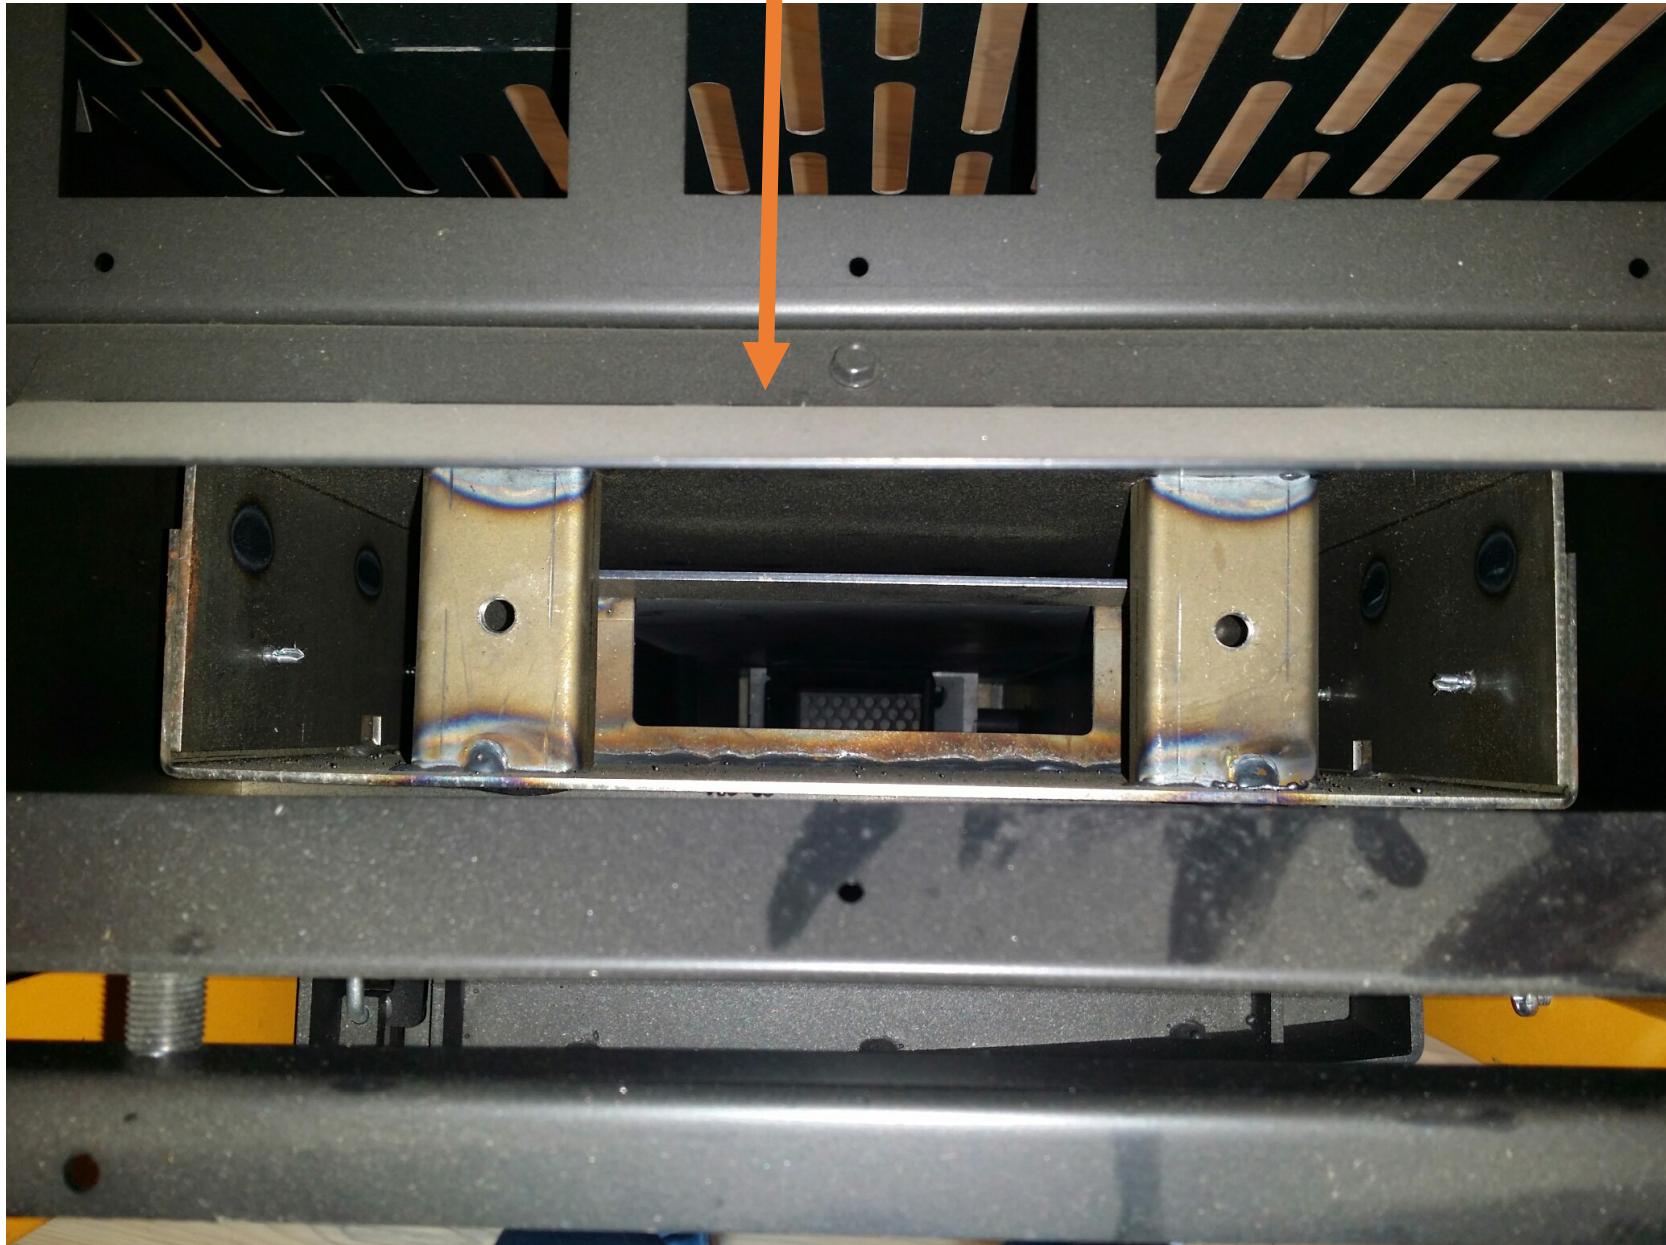

CLEANING OF THE 7,5 KW STOVE

UNSCREW THE SCREWS

RETIRE THE PLAQUE

USCREW THE INFERIOR INSPECTION

RETIRE SMOKE'S MOTOR